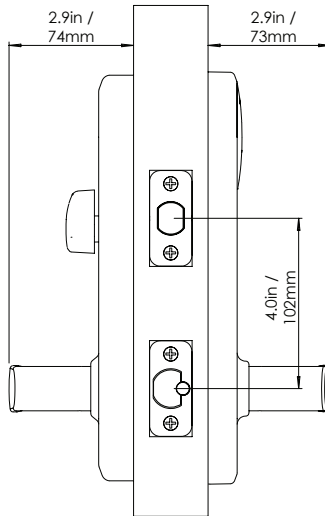

e-Genius Powered by Latch

Specification

Dimensions

Finishes

**Satin Chrome Exterior,
Satin Chrome Interior**

Zinc Alloy Trim
Polycarbonate Lens

**Black Exterior,
Black Interior**

Zinc Alloy Trim
Polycarbonate Lens

Finishes

Satin Chrome Plated ANSI/BHMA 156.18 626 (US 26D)

Flat Black Plated ANSI/BHMA 156.18 622 (US 19)

Features

Credential Types Smartphone, Apple Watch, NFC Keycard, Doorcode, Mechanical Key

Users 1500

Trim

Lever Styles

Wolfsburg without return

Mechanical Specifications

Lock format	Interconnect
Handing	Field reversible
Door Thickness Compatibility	1-3/4" / 44.5mm
Latch bolt	1/2" throw stainless steel deadlocking
Deadbolt	Standard 1" throw
Backset Compatibility	2-3/8" or 2-3/4" not field configurable
Cylinder	6 pin Schlage "C" Keyway, standard
Door Preparation	4" center to center available or 5-1/2" center to center available
Latch/Deadbolt Faceplate Options	1" Wide, Round corners, 630 for 626 Locks
Deadbolt Strike Plate	1-1/8" x 2 3/4" Round corners
Latch Strike Plate	Full lip, Round corners, 630 for 626 Locks
ASA Strike	4-7/8" x 1-1/4" Round corners
T-Strike	1-1/8" x 2 3/4" Round corners