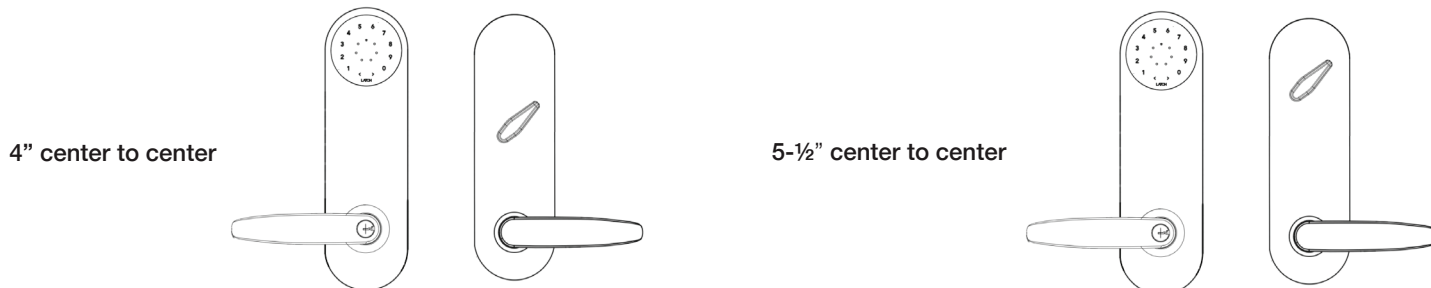

Trim

Lever Styles

Wolfsburg without return

Mechanical Specifications

Lock format	Interconnect
Handing	Field reversible
Door Thickness Compatibility	1-3/4" / 44.5mm
Latch bolt	1/2" throw stainless steel deadlocking
Deadbolt	Standard 1" throw
Backset Compatibility	2-3/8" or 2-3/4" not field configurable
Cylinder	6 pin Schlage "C" Keyway, standard
Door Preparation	4" center to center available or 5-1/2" center to center available
Latch/Deadbolt Faceplate Options	1" Wide, Round corners, 630 for 626 Locks
Deadbolt Strike Plate	1-1/8" x 2 3/4" Round corners
Latch Strike Plate	Full lip, Round corners, 630 for 626 Locks
ASA Strike	4-7/8" x 1-1/4" Round corners
T-Strike	1-1/8" x 2 3/4" Round corners