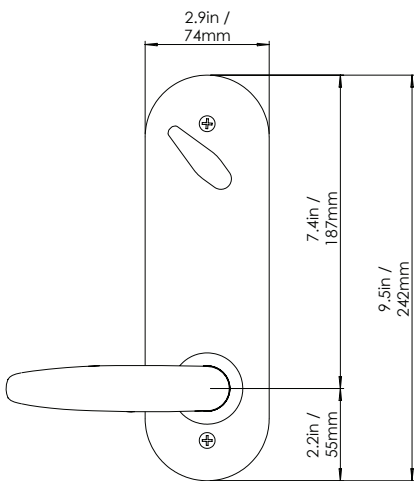

e-Genius Powered by Latch

Specification

Dimensions

Finishes

**Satin Chrome Exterior,
Satin Chrome Interior**

Zinc Alloy Trim
Polycarbonate Lens

**Black Exterior,
Black Interior**

Zinc Alloy Trim
Polycarbonate Lens

Finishes

Satin Chrome Plated ANSI/BHMA 156.18 626 (US 26D)

Flat Black Plated ANSI/BHMA 156.18 622 (US 19)

Features

Credential Types Smartphone, Apple Watch, NFC Keycard, Doorcode, Mechanical Key

Users 1500

Trim

Lever Styles

Wolfsburg without return

Mechanical Specifications

Lock format	Interconnect
Handing	Field reversible
Door Thickness Compatibility	1-3/4" / 44.5mm
Latch bolt	1/2" throw stainless steel deadlocking
Deadbolt	Standard 1" throw
Backset Compatibility	2-3/8" or 2-3/4" not field configurable
Cylinder	6 pin Schlage "C" Keyway, standard
Door Preparation	4" center to center available or 5-1/2" center to center available
Latch/Deadbolt Faceplate Options	1" Wide, Round corners, 630 for 626 Locks
Deadbolt Strike Plate	1-1/8" x 2 3/4" Round corners
Latch Strike Plate	Full lip, Round corners, 630 for 626 Locks
ASA Strike	4-7/8" x 1-1/4" Round corners
T-Strike	1-1/8" x 2 3/4" Round corners