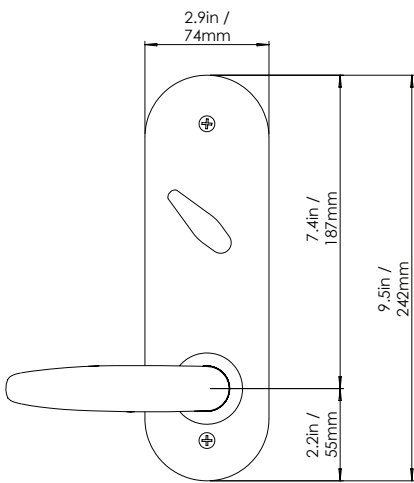

e-Genius Powered by Latch

Specification

Dimensions

Finishes

**Satin Chrome Exterior,
Satin Chrome Interior**

Zinc Alloy Trim
Polycarbonate Lens

**Black Exterior,
Black Interior**

Zinc Alloy Trim
Polycarbonate Lens

Finishes

Satin Chrome Plated ANSI/BHMA 156.18 626 (US 26D)

Flat Black Plated ANSI/BHMA 156.18 622 (US 19)

Features

Credential Types Smartphone, Apple Watch, NFC Keycard, Doorcode, Mechanical Key

Users 1500

Trim

Lever Styles

Wolfsburg without return

Mechanical Specifications

Lock format	Interconnect
Handing	Field reversible
Door Thickness Compatibility	1-3/4" / 44.5mm
Latch bolt	1/2" throw stainless steel deadlocking
Deadbolt	Standard 1" throw
Backset Compatibility	2-3/8" or 2-3/4" not field configurable
Cylinder	6 pin Schlage "C" Keyway, standard
Door Preparation	4" center to center available or 5-1/2" center to center available
Latch/Deadbolt Faceplate Options	1" Wide, Round corners, 630 for 626 Locks
Deadbolt Strike Plate	1-1/8" x 2 3/4" Round corners
Latch Strike Plate	Full lip, Round corners, 630 for 626 Locks
ASA Strike	4-7/8" x 1-1/4" Round corners
T-Strike	1-1/8" x 2 3/4" Round corners