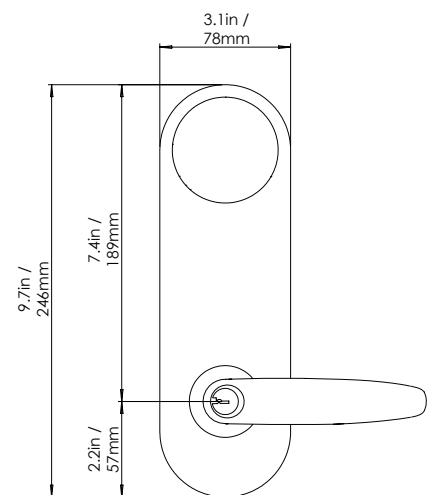

e-Genius Powered by Latch

Specification

Dimensions

Finishes

**Satin Chrome Exterior,
Satin Chrome Interior**

Zinc Alloy Trim
Polycarbonate Lens

**Black Exterior,
Black Interior**

Zinc Alloy Trim
Polycarbonate Lens

Finishes

Satin Chrome Plated ANSI/BHMA 156.18 626 (US 26D)

Flat Black Plated ANSI/BHMA 156.18 622 (US 19)

Features

Credential Types Smartphone, Apple Watch, NFC Keycard, Doorcode, Mechanical Key

Users 1500

Trim

Lever Styles

Wolfsburg without return

Mechanical Specifications

Lock format	Interconnect
Handing	Field reversible
Door Thickness Compatibility	1-3/4" / 44.5mm
Latch bolt	1/2" throw stainless steel deadlocking
Deadbolt	Standard 1" throw
Backset Compatibility	2-3/8" or 2-3/4" not field configurable
Cylinder	6 pin Schlage "C" Keyway, standard
Door Preparation	4" center to center available or 5-1/2" center to center available
Latch/Deadbolt Faceplate Options	1" Wide, Round corners, 630 for 626 Locks
Deadbolt Strike Plate	1-1/8" x 2 3/4" Round corners
Latch Strike Plate	Full lip, Round corners, 630 for 626 Locks
ASA Strike	4-7/8" x 1-1/4" Round corners
T-Strike	1-1/8" x 2 3/4" Round corners