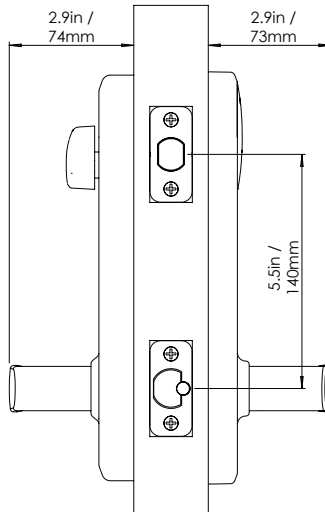

e-Genius Powered by Latch

Specification

Dimensions

Finishes

**Satin Chrome Exterior,
Satin Chrome Interior**

Zinc Alloy Trim
Polycarbonate Lens

**Black Exterior,
Black Interior**

Zinc Alloy Trim
Polycarbonate Lens

Finishes

Satin Chrome Plated ANSI/BHMA 156.18 626 (US 26D)

Flat Black Plated ANSI/BHMA 156.18 622 (US 19)

Features

Credential Types Smartphone, Apple Watch, NFC Keycard, Doorcode, Mechanical Key

Users 1500

Trim

Lever Styles

Wolfsburg without return

Mechanical Specifications

Lock format	Interconnect
Handing	Field reversible
Door Thickness Compatibility	1-3/4" / 44.5mm
Latch bolt	1/2" throw stainless steel deadlocking
Deadbolt	Standard 1" throw
Backset Compatibility	2-3/8" or 2-3/4" not field configurable
Cylinder	6 pin Schlage "C" Keyway, standard
Door Preparation	4" center to center available or 5-1/2" center to center available
Latch/Deadbolt Faceplate Options	1" Wide, Round corners, 630 for 626 Locks
Deadbolt Strike Plate	1-1/8" x 2 3/4" Round corners
Latch Strike Plate	Full lip, Round corners, 630 for 626 Locks
ASA Strike	4-7/8" x 1-1/4" Round corners
T-Strike	1-1/8" x 2 3/4" Round corners