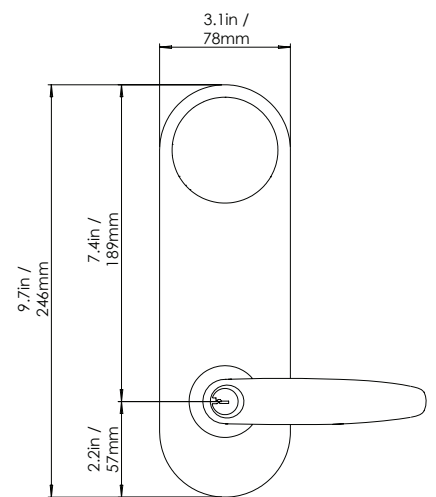

e-Genius Powered by Latch

Specification

Dimensions

Finishes

**Satin Chrome Exterior,
Satin Chrome Interior**

Zinc Alloy Trim
Polycarbonate Lens

**Black Exterior,
Black Interior**

Zinc Alloy Trim
Polycarbonate Lens

Finishes

Satin Chrome Plated ANSI/BHMA 156.18 626 (US 26D)

Flat Black Plated ANSI/BHMA 156.18 622 (US 19)

Features

Credential Types Smartphone, Apple Watch, NFC Keycard, Doorcode, Mechanical Key

Users 1500

Trim

Lever Styles

Wolfsburg without return

Mechanical Specifications

Lock format	Interconnect
Handing	Field reversible
Door Thickness Compatibility	1-3/4" / 44.5mm
Latch bolt	1/2" throw stainless steel deadlocking
Deadbolt	Standard 1" throw
Backset Compatibility	2-3/8" or 2-3/4" not field configurable
Cylinder	6 pin Schlage "C" Keyway, standard
Door Preparation	4" center to center available or 5-1/2" center to center available
Latch/Deadbolt Faceplate Options	1" Wide, Round corners, 630 for 626 Locks
Deadbolt Strike Plate	1-1/8" x 2 3/4" Round corners
Latch Strike Plate	Full lip, Round corners, 630 for 626 Locks
ASA Strike	4-7/8" x 1-1/4" Round corners
T-Strike	1-1/8" x 2 3/4" Round corners